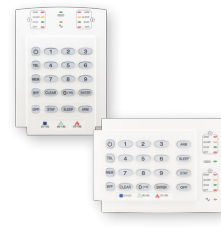

App-based System Control:

The Insite GOLD app enables you to remotely access your Paradox security system and view your system cameras. Insite GOLD provides lots of functionality and information at one's fingertip. It has an intuitive user-interface which enables you to easily connect to your security system and edit settings. Now you can control your Paradox security system from any Android / iOS smartphone.

TM50 / TM70

Intuitive
Touchscreens

K37 / K35

32-Zone Wireless /
Hardwired Fixed LCD
Keypad Module

K32+

32-Zone Hardwired LED
Keypad Module

K10H / K10V

10-Zone Hardwired LED
Keypad Module

K636

10-Zone Hardwired LED
Keypad Module

Overview:

- Secure up to 32 points of detection
- Control your security system with remote control convenience and one-touch button ease
- Protect two separate areas with one single system
- A full range of wireless transmitters, including remote controls, motion detectors, door contacts and smoke detectors are available
- MG5000 : 2 on-board zones and 2 on-board PGMs
MG5050 : 5 on-board zones and 4 on-board PGMs
- Multipath Communication: Monitor your system's status, receive notification of system events, control your system (arm/disarm, open a garage door, etc.) and report system events to the monitoring station using one or more of the following communication methods.
 - Internet and email (optional IP150)
 - GPRS, GSM, and SMS text messages (optional PCS Series Module)
 - Voice (optional VDMP3)
 - Landline telephone