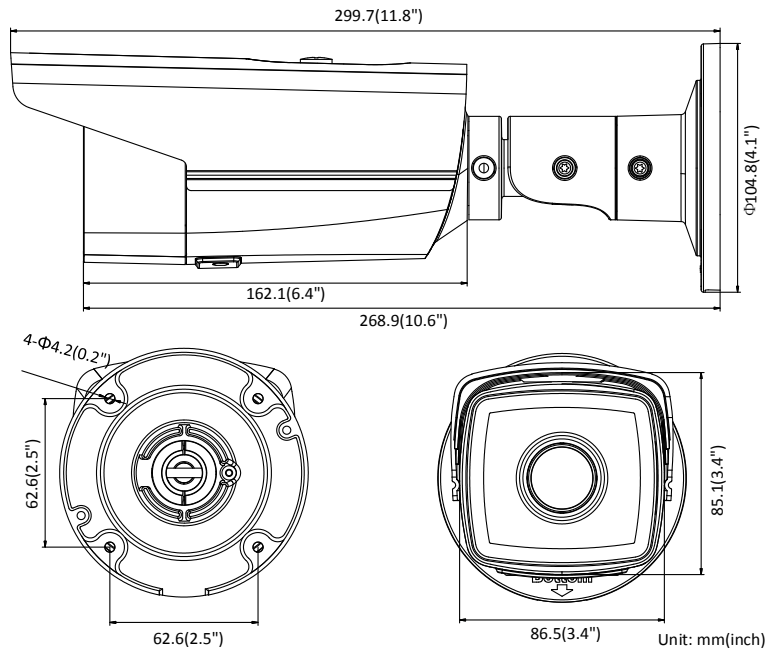

Weight

Camera: 1200 g (2.7 lb.)

**Available Models**

DS-2CD2T45FWD-I5(2.8/4/6/8/12 mm), DS-2CD2T45FWD-I8(2.8/4/6/8/12 mm)

**Dimension**

**Accessory**

DS-1260ZJ  
Junction Box

DS-1275ZJ-S-SUS  
Vertical Pole Mount